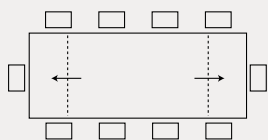

Pegaso

CB4799-R 150
150(190)(230)x90 cm

colonna/piastra | column/floor plate

metallo | metal

P15

P94

P176

piano | top

Pegaso

EASY
x-tension

ALLUNGA SEMI-AUTOMATICA tavolo allungabile con meccanismo semi automatico; le allunghe vengono posizionate agevolmente traslando su apposite guide.

SEMI-AUTOMATIC EXTENSION extendable table with semi-automatic mechanism; the extensions are easily aligned with the top by gliding on special runners.