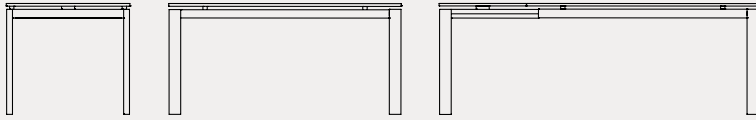

Sigma

CB4069-R 160
160(220)x90 cm

CB4069-R 180
180(240)x100 cm

gambe | legs

legno | wood

P12

P201

piano | top

ceramica | ceramic

P1C

P5C

P6C

P133

P166

P321

EASY
x-tension