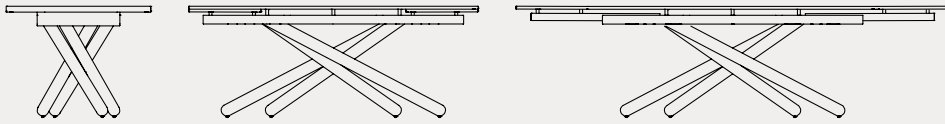

Indoor

Duel

CB4850-FR 200
200x100 cm

CB4850-R 200
200(250)(300)x100 cm

basamento | base

metallo | metal

P15

P94

P176

piano | top

ceramica | ceramic

P1C

P5C

P17C

P133

legno | wood

P19W

solo/only CB4850-FR200

Eco-Stone

P1E

solo/only CB4850-FR200

EASY
x-tension

tavoli | tables

Duel CB4850-FR 200 tavolo fisso | metallo P94
bianco ottico opaco / Eco-Stone P1E sale pepe -
non-extending table | metal P94 matt optic white /
Eco-Stone P1E salt pepper

Duel

EASY
x-tension

ALLUNGA SEMI-AUTOMATICA tavolo allungabile con meccanismo semi automatico; le allunghe vengono posizionate agevolmente traslando su apposite guide.

SEMI-AUTOMATIC EXTENSION extendable table with semi-automatic mechanism; the extensions are easily aligned with the top by gliding on special runners.