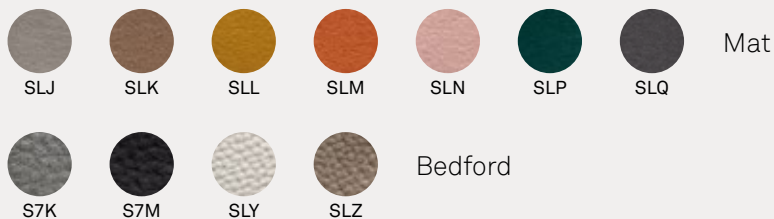

### metallo | metal

### similpelle | faux leather

Stoffe da Programma Made to Order  
Fabrics from the Made to Order Program

**NOTA:** per le combinazioni disponibili consultare il listino prezzi. | **NOTE:** please check all available combinations in the price list.