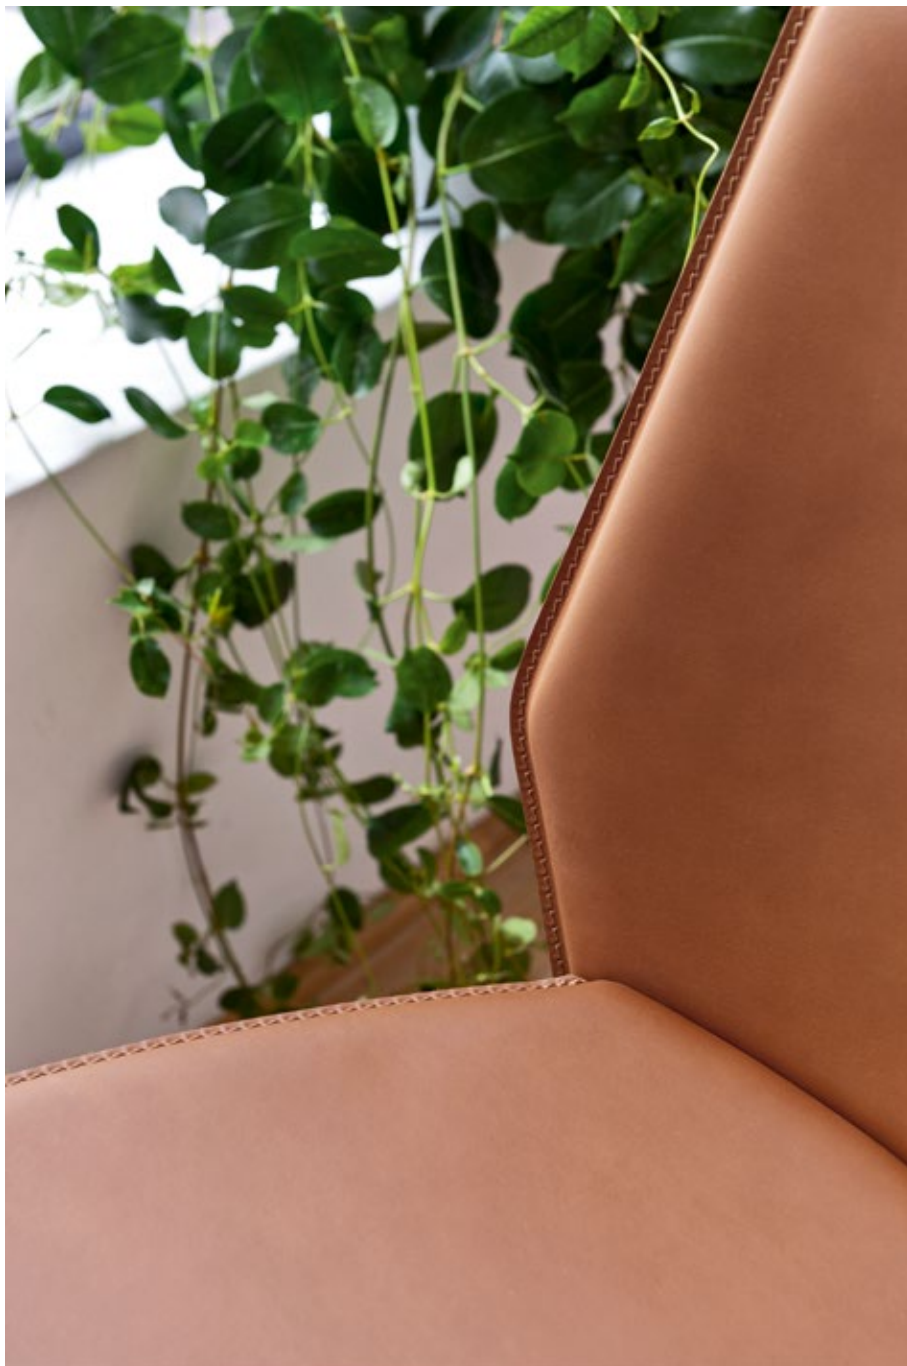

Sibilla

Sibilla CB1959 sedie | metallo P15 nero opaco / rigenerato di cuoio R04 cognac - chairs | metal P15 matt black / regenerated leather R04 cognac **Cek CB7257-B** tappeto | polipropilene/poliestere tonalità di beige/zafferano - rug | polypropylene/polyester Hues of beige/saffron yellow **App CB5212** appendiabiti | faggio P132 faggio grafite / metallo P15 nero opaco - coat stands / hangers | beech P132 graphite / metal P15 matt black