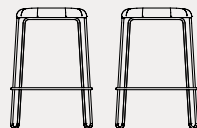

Stulle

CB2100
43x43 H50 cm

CB2101
45x45 H68 cm

CB5208
82,5x42,5 H47 cm

struttura | frame

metallo | metal

P2L

P8L

P9L

P15

sedile | seat

tessuto | fabric

SLB

SLC

SLE

SLG

Cros

similpelle |
faux leather

G8N

Ekos

NOTA: per le combinazioni disponibili consultare il listino prezzi. | NOTE: please check all available combinations in the price list.

sedute | seating

Stulle CB2101
sgabello | metallo P2L cipria opaco / tessuto Cros SLE rosa
stool | metal P2L matt pink / Cros fabric SLE pink

A large poster of a woman's face is visible in the background. The text on the poster includes:

- DALL
- 2. 4. - 29. 1. 20
- DUBROVNI

Stulle CB5208 panca | metallo P15 nero opaco / tessuto Cros SLB nero - bench | metal P15 matt black / Cros fabric SLB black